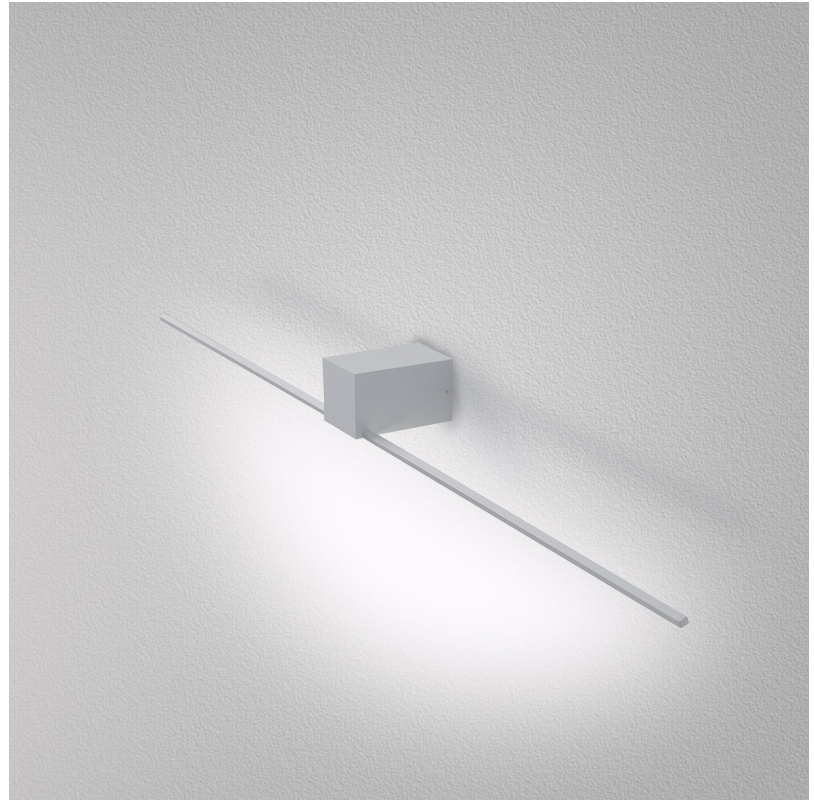

PROJECT	
TYPE	
SPECIFIER	
QUANTITY	
DATE	

ORIZZONTE SURFACE

D43013- -
base number
                    Color   Finish
                    Temperature   Options

1. To build a product code in our configurator select the specify button on the base model # product page
2. To build a manual product code on this datasheet choose from the options listed below in blue font and add the suffix to the base model #

GENERAL

Series: Orizzonte
Brand: Icone
Division: Design
Mounting Type: Surface
Mounting Location: Wall
Subcategory: Picture Light

PHYSICAL

Shape: Rectangle
Length (mm): 700
Length (in): 27 ⁹/₁₆
Height (mm): 60
Depth (mm): 100
Height (in): 2 ³/₈
Depth (in): 3 ¹⁵/₁₆
Light Distribution: Direct / Indirect
Fixture Finish: WHI / CHR / BGD
Fixture Material: Brass

ELECTRICAL

Lamp Type: LED
Total Output Wattage (W): 7.92
Dimming: Non-Dimming / Phase Dimming (120vac Only)
Driver Included: Yes
Driver Location: Integrated
Driver Type: Constant Current - 120Vac
Driver Class: Class 2
Input Voltage (V): 120 - 277
Output Voltage (V): 12
Upon Request: Remote: 0-10Vdc dimming / Non-dimming 120/277Vac

LED

Color Temperature (°K): 2700 / 3000
Nominal Lumen (lm): 660
CRI: >90 CRI
Lamp Life (hrs): 50000

OPTICAL

RATINGS AND CERTIFICATIONS

Certified By: Certified for North American Standards
IP rating: IP20

700mm 27 ⁹/₁₆"