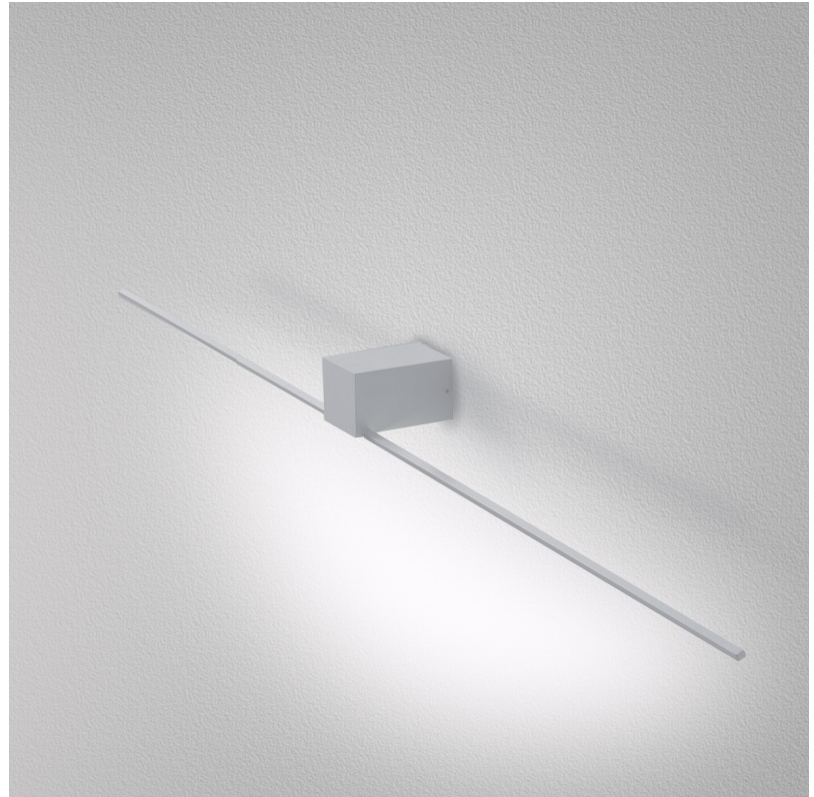

ORIZZONTE SURFACE

D43017- -

base number
Color   Finish
Temperature   Options

1. To build a product code in our configurator select the specify button on the base model # product page
2. To build a manual product code on this datasheet choose from the options listed below in blue font and add the suffix to the base model #

GENERAL

Series: Orizzonte
Brand: Icone
Division: Design
Mounting Type: Surface
Mounting Location: Wall
Subcategory: Picture Light

PHYSICAL

Shape: Rectangle
Length (mm): 900
Length (in): 35 ⁷/₁₆
Height (mm): 60
Height (in): 2 ³/₈
Extension (mm): 100
Extension (in): 3 ¹⁵/₁₆
Light Distribution: Direct / Indirect
Fixture Finish: WHI / CHR / BGD
Fixture Material: Brass

ELECTRICAL

Lamp Type: LED
Total Output Wattage (W): 10.56
Dimming: Non-Dimming / Phase Dimming (120vac Only)
Driver Included: Yes
Driver Location: Integrated
Driver Type: Constant Current - 120Vac
Driver Class: Class 2
Input Voltage (V): 120 - 277
Output Voltage (V): 12
Upon Request: Remote: 0-10Vdc dimming / Non-dimming 120/277Vac

LED

Color Temperature (°K): 2700 / 3000
Nominal Lumen (lm): 880
CRI: >90 CRI
Lamp Life (hrs): 50000

OPTICAL

RATINGS AND CERTIFICATIONS

Certified By: Certified for North American Standards
IP rating: IP20

PROJECT	_____
TYPE	_____
SPECIFIER	_____
QUANTITY	_____
DATE	_____

900mm 35 ⁷/₁₆"