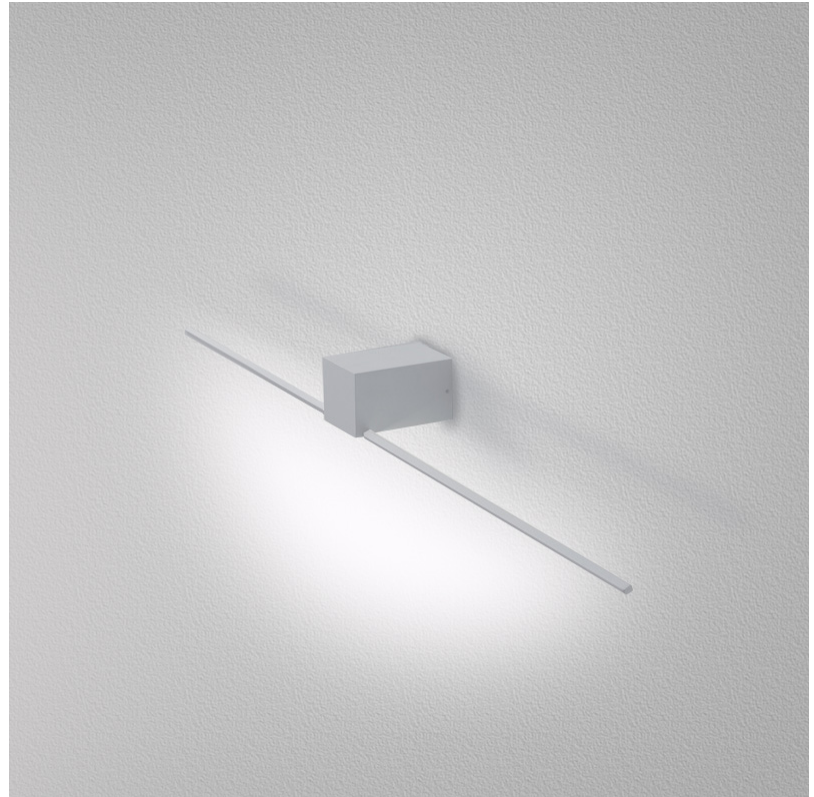

PROJECT
TYPE
SPECIFIER
QUANTITY
DATE

ORIZZONTE SURFACE

D43016-

base number
Color   Finish
Temperature   Options

1. To build a product code in our configurator select the specify button on the base model # product page
2. To build a manual product code on this datasheet choose from the options listed below in blue font and add the suffix to the base model #

GENERAL

Series: Orizzonte
Brand: Icone
Division: Design
Mounting Type: Surface
Mounting Location: Wall
Subcategory: Picture Light

PHYSICAL

Shape: Rectangle
Length (mm): 500
Length (in): 19 ¹¹/₁₆
Height (mm): 60
Height (in): 2 ³/₈
Extension (mm): 100
Extension (in): 3 ¹⁵/₁₆
Light Distribution: Direct / Indirect
Fixture Finish: WHI / CHR / BGD
Fixture Material: Brass

ELECTRICAL

Lamp Type: LED
Total Output Wattage (W): 4.8
Dimming: Non-Dimming / Phase Dimming (120vac Only)
Driver Included: Yes
Driver Location: Integrated
Driver Type: Constant Current - 120Vac
Driver Class: Class 2
Input Voltage (V): 120 - 277
Output Voltage (V): 12
Upon Request: (Not included - see components) Remote: 0-10Vdc dimming / Non-dimming 120/277Vac

LED

Color Temperature (°K): 2700 / 3000
Nominal Lumen (lm): 440
CRI: >90 CRI
Lamp Life (hrs): 50000

OPTICAL

RATINGS AND CERTIFICATIONS

Certified By: Certified for North American Standards
IP rating: IP20