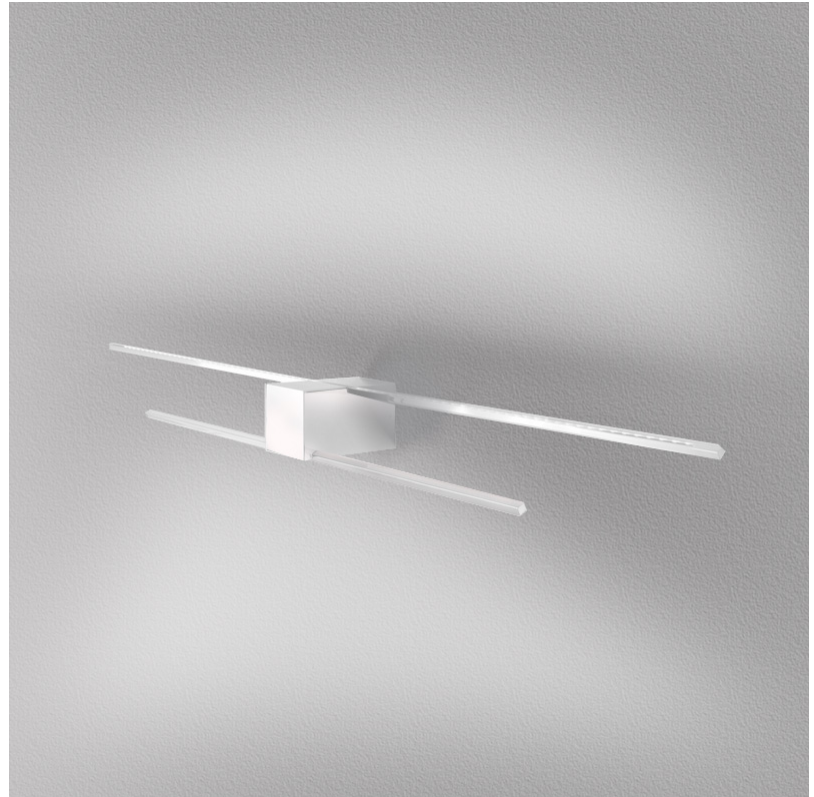

ORIZZONTE SURFACE

D43022-

base number
Color   Finish
Temperature   Options

PROJECT
TYPE
SPECIFIER
QUANTITY
DATE

1. To build a product code in our configurator select the specify button on the base model # product page
2. To build a manual product code on this datasheet choose from the options listed below in blue font and add the suffix to the base model #

GENERAL

Series: Orizzonte
Brand: Icone
Division: Design
Mounting Type: Surface
Mounting Location: Wall
Subcategory: Picture Light

PHYSICAL

Shape: Rectangle
Length (mm): 900
Length (in): 35 7/16
Height (mm): 60
Height (in): 2 3/8
Extension (mm): 100
Extension (in): 3 15/16
Light Distribution: Direct / Indirect
Fixture Finish: WHI / CHR / BGD
Fixture Material: Brass

ELECTRICAL

Lamp Type: LED
Total Output Wattage (W): 15.36
Dimming: Non-Dimmable
Driver Included: Yes
Driver Location: Integrated
Driver Type: Constant Current - 120Vac
Driver Class: Class 2
Input Voltage (V): 120 - 277
Output Voltage (V): 12
Upon Request: (Not included - see components) Remote: 0-10Vdc dimming / Non-dimming 120/277Vac / Phase dimming 120Vac (ELV - Trailing Edge)

LED

Color Temperature (°K): 2700 / 3000
Nominal Lumen (lm): 1320
CRI: >90 CRI
Lamp Life (hrs): 50000

OPTICAL

RATINGS AND CERTIFICATIONS

Certified By: Certified for North American Standards
IP rating: IP20