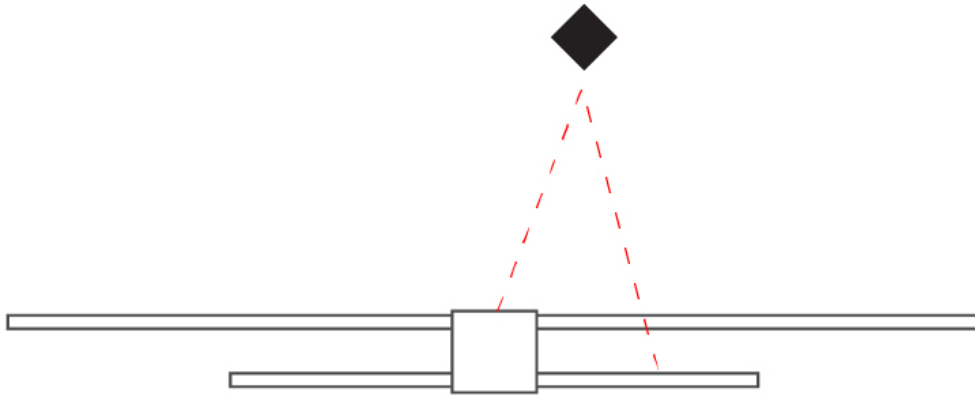

D43022-

PROJECT	_____
TYPE	_____
SPECIFIER	_____
QUANTITY	_____
DATE	_____